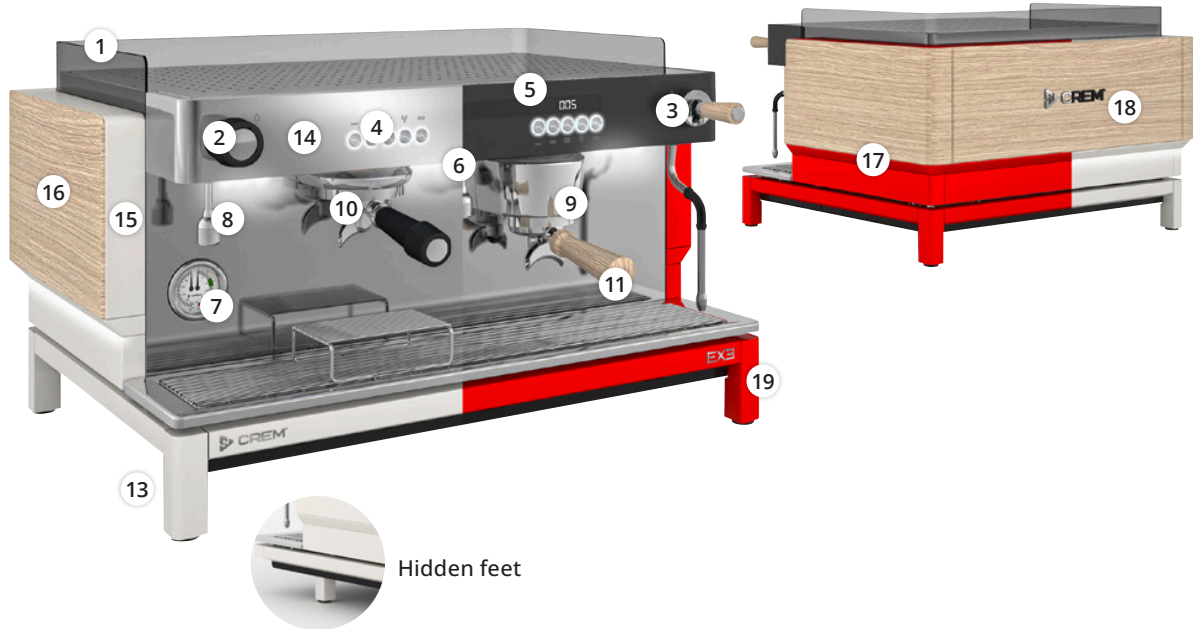

Barista lights
For convenient and safe working conditions.

[Visit cremconfigurator.com](https://www.cremconfigurator.com)

Extremely many configuration possibilities for large quantities!

The EX3 can be individually configured according to customer requirements – with a wide range of equipment options and possibilities for customization for both the exterior of the appliance and its internal technical workings.

- Standard or TA version
- Control via control knob or display (PID controlled)
- Different brew group heights for normal or high cups (take away)
- Standard or double pressure gauge
- Knobs and levers and portafilter in white, black or wood look
- Each part of the housing is available in a variety of colors and stainless steel
- Body cover in wood look or brushed stainless steel
- Barista lights

EX3 features and design options at a glance

Function / Feature	Standard	Optional
1 Cup tray	Standard	
2 1/2 rotary knobs* (standard)	●	● ●
3 Levers* (optional)		○ ● ● ●
4 Button control (standard)		
5 Display control (optional)		
6 Barista lights (optional)		
7 Pressure gauge	Standard	Double pressure gauge
8 Hot water tap, right**		Additional steam wand
9 Standard brew group (standard)		
10 TA (Take Away) brew group (optional)		
11 Portafilter handles*		
13 Feet	Standard / Hidden feet	
14 Coloru of the upper front	○ ●	SS ● ***
15 Colour of main appliance	○ ●	● ***
16 Body cover (optional)		● ● BS
17 Chamfer colour	○ ●	● ***
18 Logo color on the back	●	MC
19 Feet and trim colour	○ ●	SS ● ***